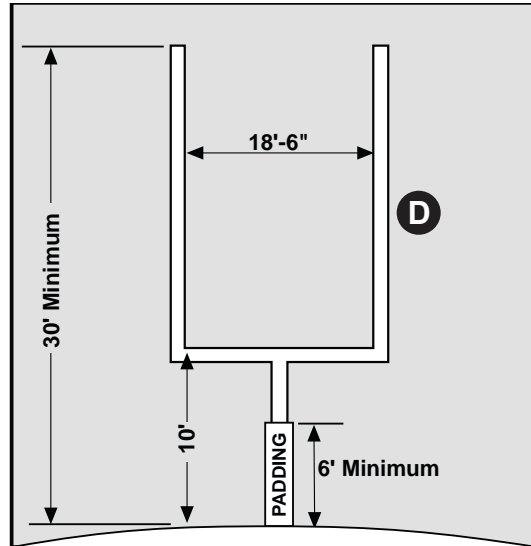

Missouri turf paint
AND FIELD GRAPHICS

1147 East 63rd Street, Kansas City, MO 64110
www.missouriturfpaint.com

**Collegiate
Football**

**FIELD
DIAGRAM
DETAILS**

page 2 of 2

This field diagram is provided as a courtesy service of MTP. If you have any question about this diagram, please contact your league office.

For all your field athletic needs, Call Missouri Turf!

GOAL POST DETAIL

PYLON DETAIL

RECOMMENDED YARD-LINE NUMBERING

END ZONE DETAIL

Call us Toll Free
800-426-0774

Missouri turf paint
AND FIELD GRAPHICS

1147 East 63rd Street, Kansas City, MO 64110
www.missouriturfpaint.com