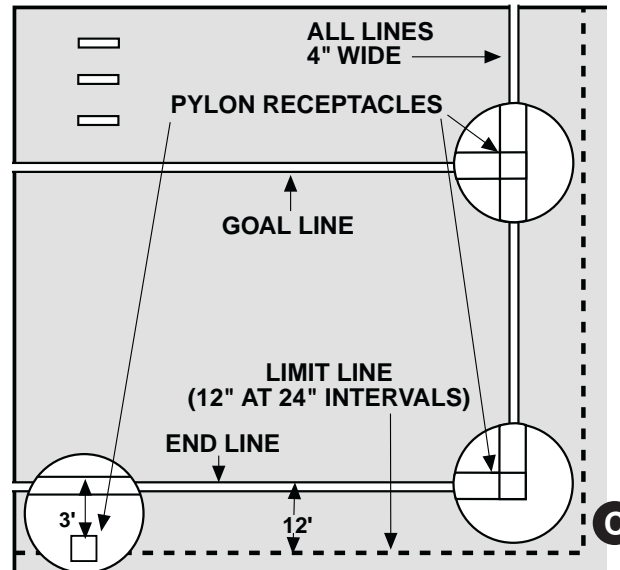

For all your field athletic needs, Call Missouri Turf!

GOAL POST DETAIL

PYLON DETAIL

RECOMMENDED YARD-LINE NUMBERING

END ZONE DETAIL

Call us Toll Free
800-426-0774

Missouri turf paint
AND FIELD GRAPHICS

1147 East 63rd Street, Kansas City, MO 64110
www.missouriturfpaint.com