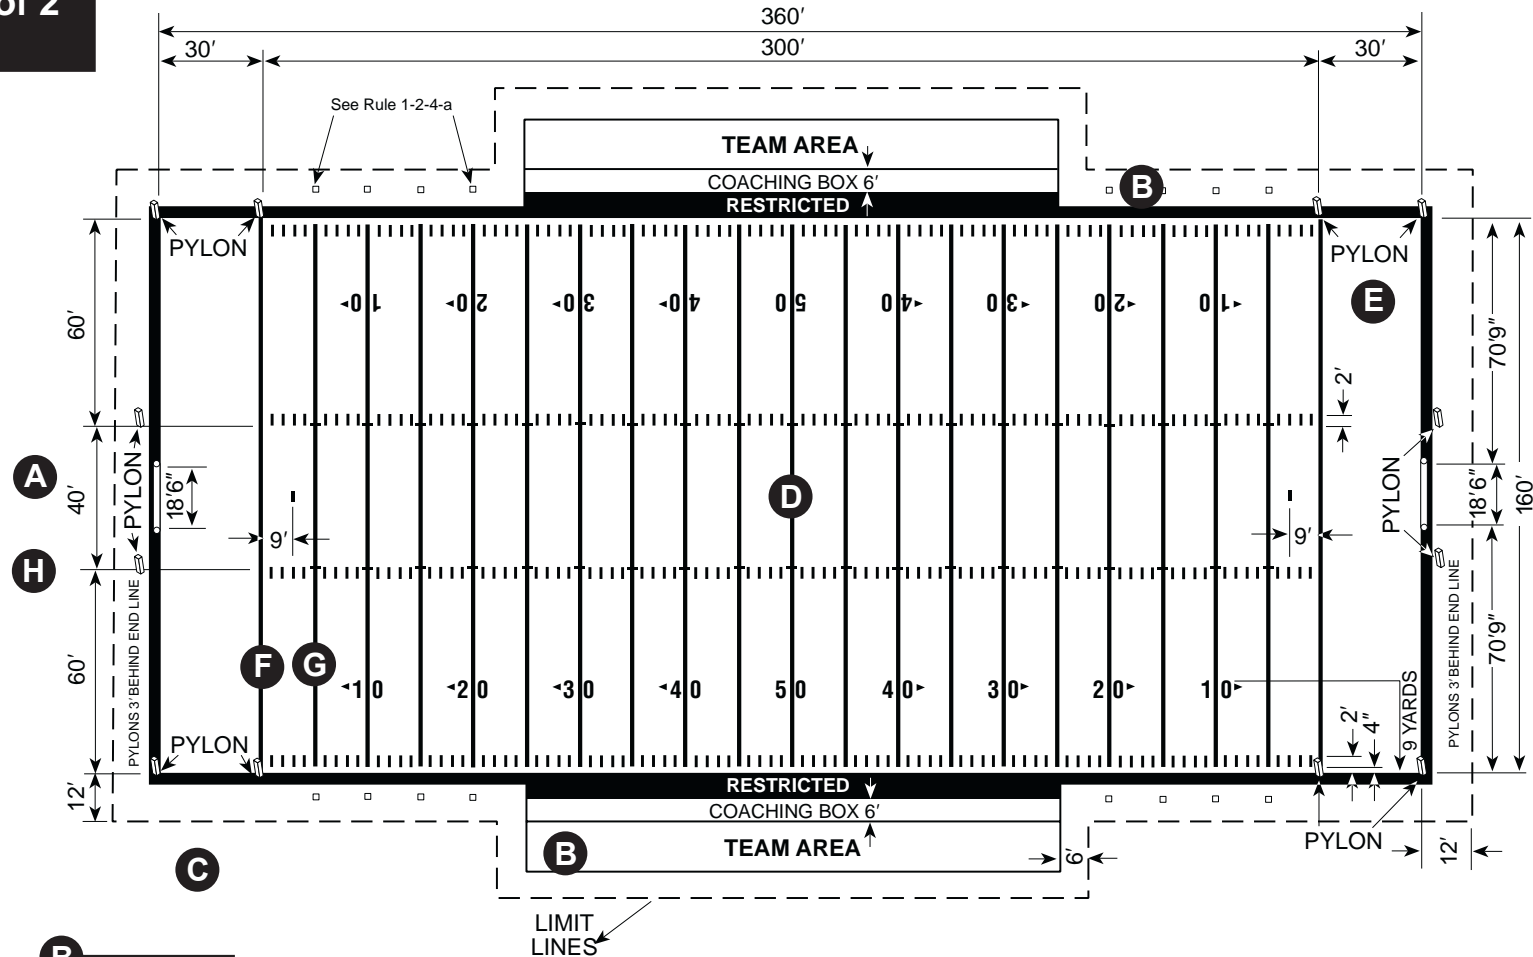

This field diagram is provided as a courtesy service of MTP. If you have any question about this diagram, please contact your league office.

For all your field athletic needs, Call Missouri Turf!

Call us Toll Free
800-426-0774

Missouri turf paint
AND FIELD GRAPHICS

1147 East 63rd Street, Kansas City, MO 64110
www.missouriturfpaint.com

**Collegiate
Football**

**FIELD
DIAGRAM
DETAILS**

page 2 of 2

This field diagram is provided as a courtesy service of MTP. If you have any question about this diagram, please contact your league office.