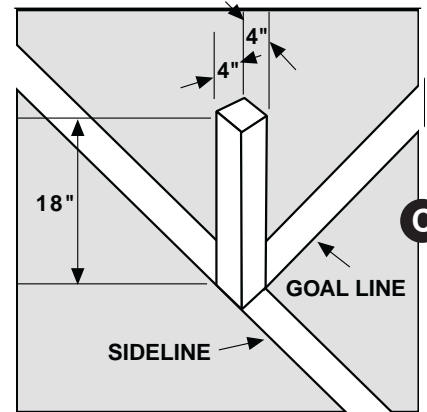

PYLON DETAIL