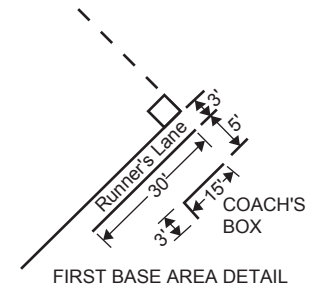

Fast Pitch College/High School Softball

This field diagram is provided as a courtesy service of MTP. If you have any question about this diagram, please contact your league office.

*for high school fast pitch softball the distance between the pitchers mound and home plate is 46'.