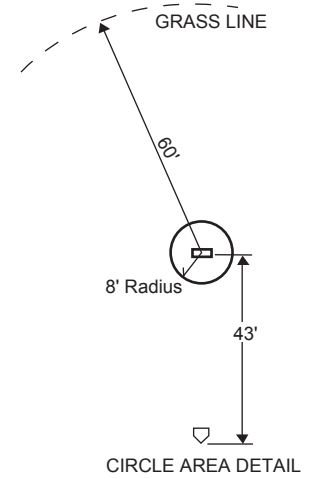

Fast Pitch College/High School Softball

This field diagram is provided as a courtesy service of MTP. If you have any question about this diagram, please contact your league office.

*for high school fast pitch softball the distance between the pitchers mound and home plate is 46'.