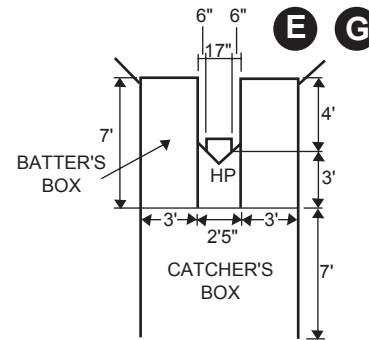

Fast Pitch College/High School Softball

This field diagram is provided as a courtesy service of MTP. If you have any question about this diagram, please contact your league office.

*for high school fast pitch softball the distance between the pitchers mound and home plate is 46'.