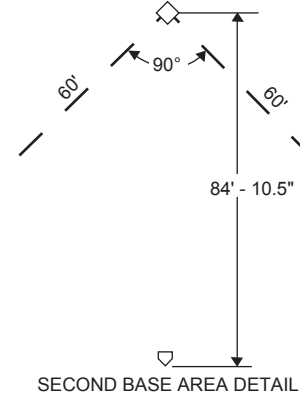

Fast Pitch College/High School Softball

This field diagram is provided as a courtesy service of MTP. If you have any question about this diagram, please contact your league office.

*for high school fast pitch softball the distance between the pitchers mound and home plate is 46'.