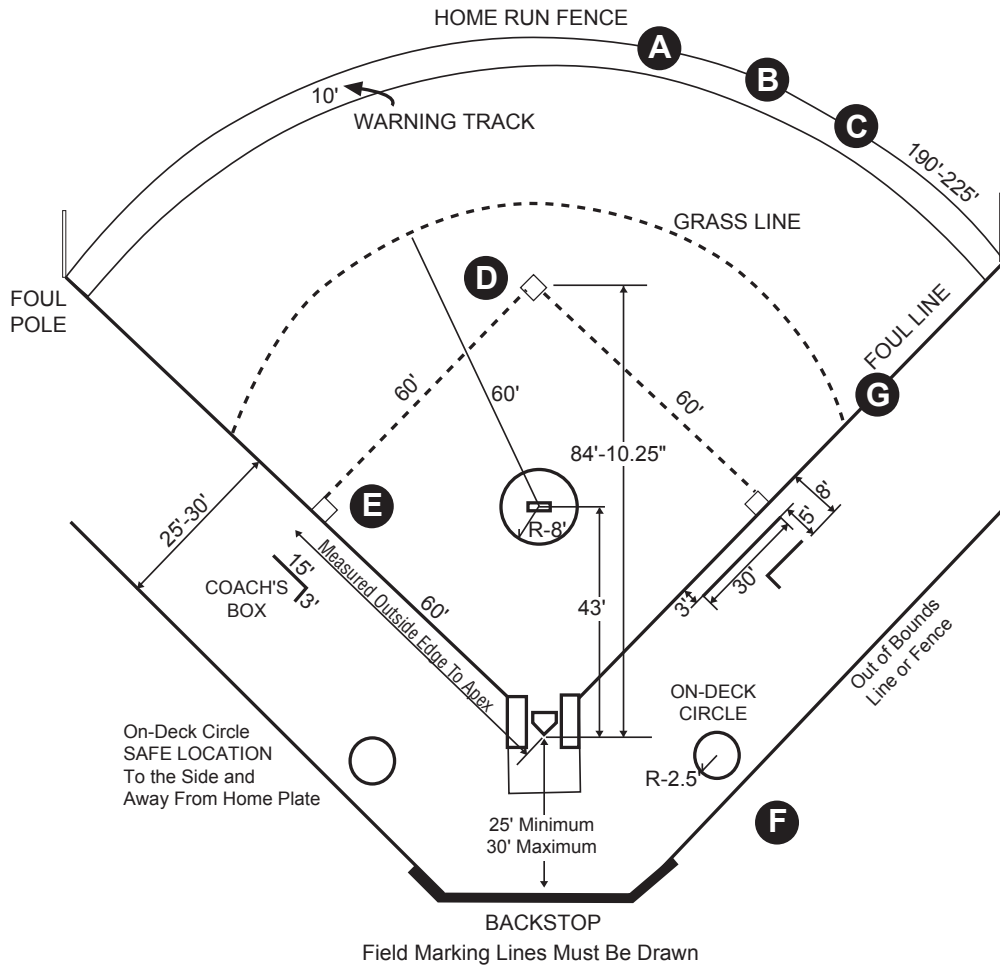

Fast Pitch College/High School Softball

This field diagram is provided as a courtesy service of MTP. If you have any question about this diagram, please contact your league office.

*for high school fast pitch softball the distance between the pitchers mound and home plate is 46'.