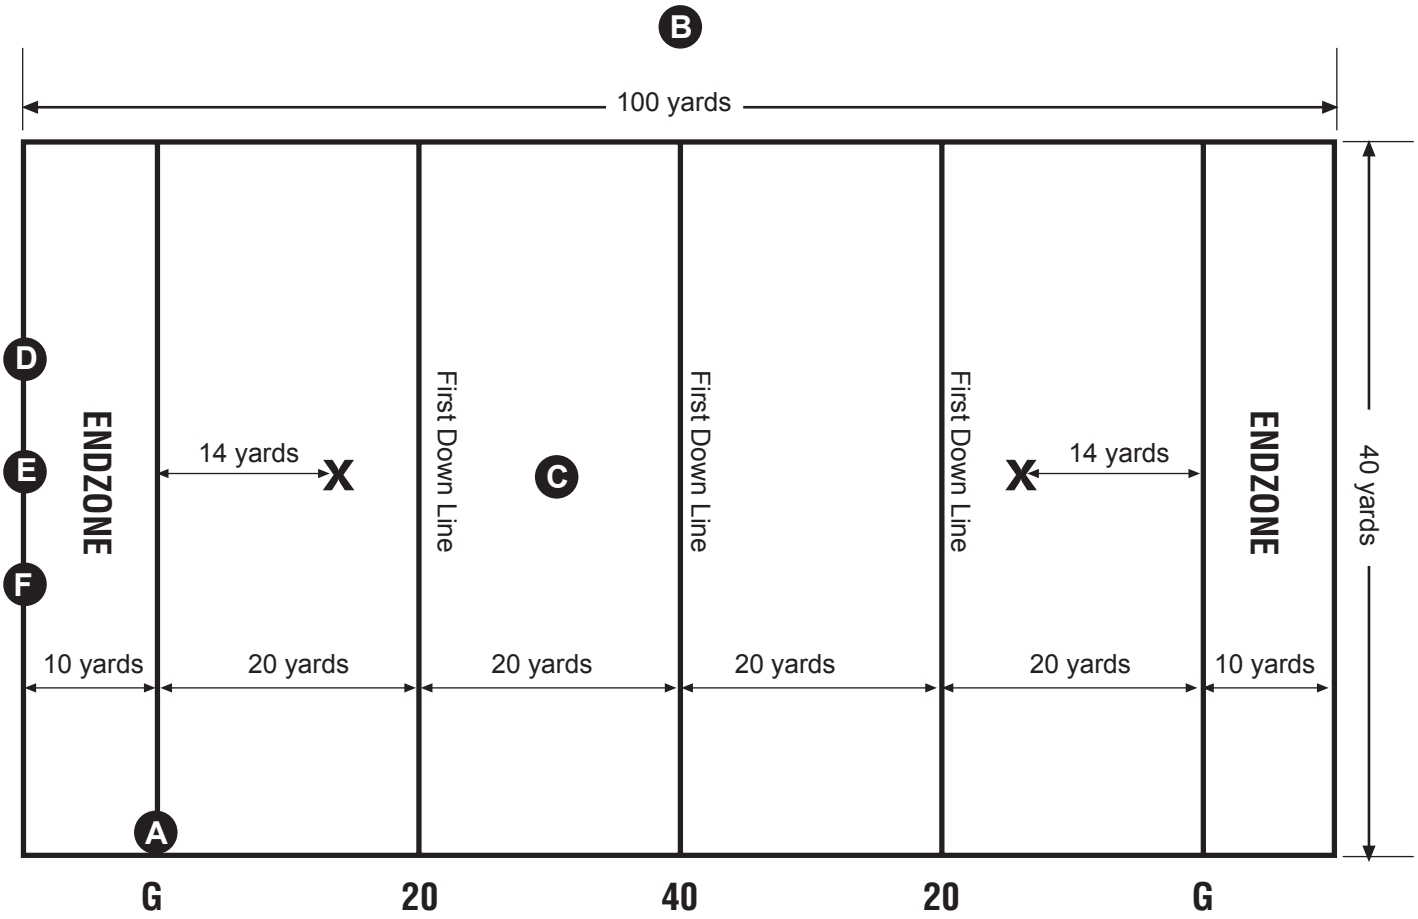

# Flag Football

This field diagram is provided as a courtesy service of MTP. If you have any question about this diagram, please contact your league office.

For all your field athletic needs, Call Missouri Turf! 

Call us Toll Free  
**800-426-0774**

**Missouri** turf paint  
AND FIELD GRAPHICS

1147 East 63rd Street, Kansas City, MO 64110  
[www.missouriturfpaint.com](http://www.missouriturfpaint.com)