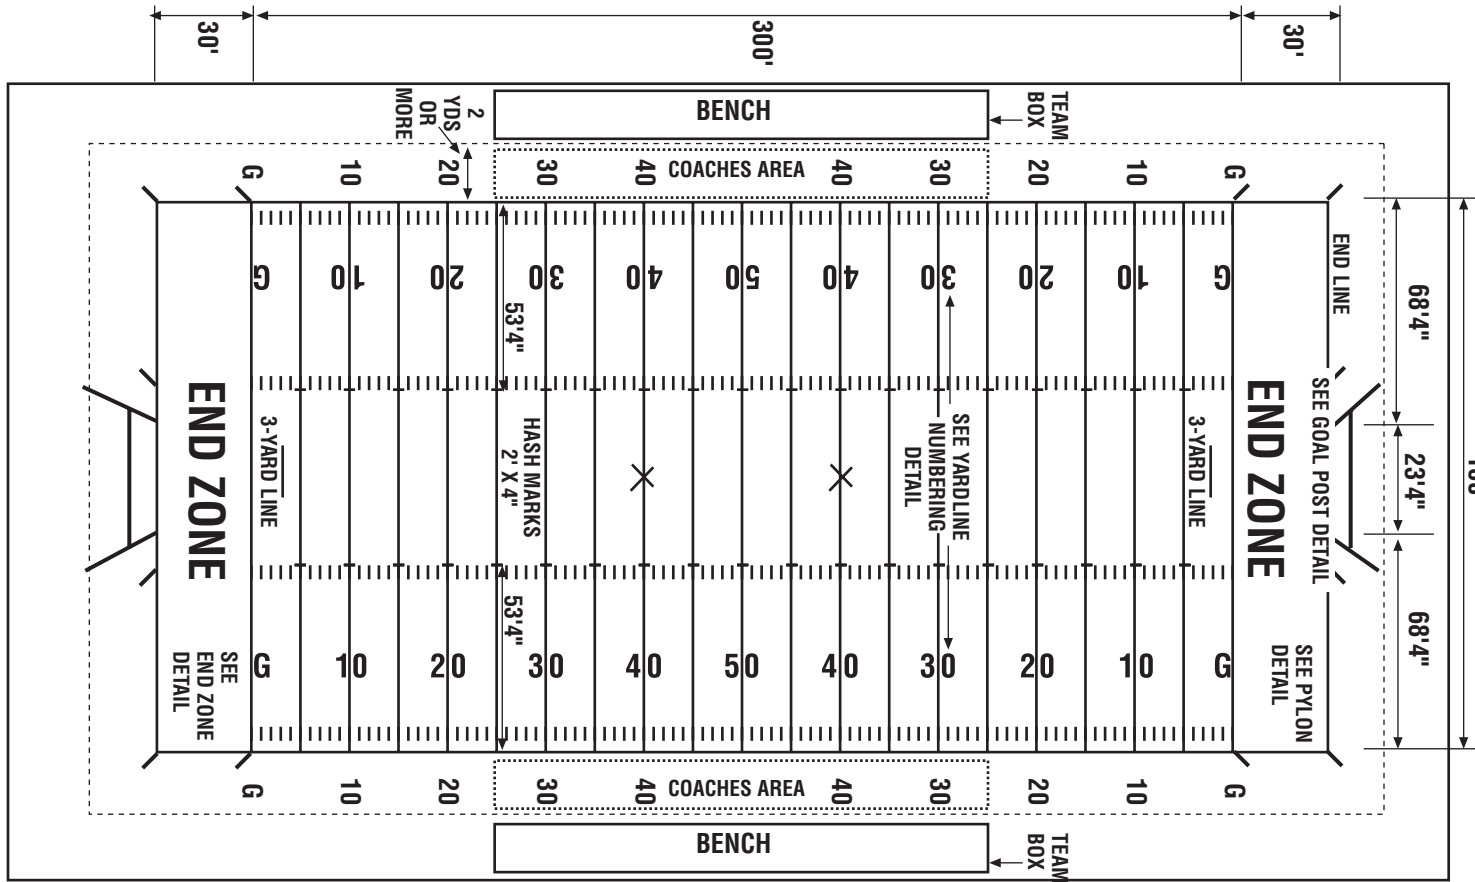

High School Football

This field diagram is provided as a courtesy service of MTP. If you have any question about this diagram, please contact your league office.

GOAL POST DETAIL

PYLON DETAIL

RECOMMENDED YARD-LINE NUMBERING

END ZONE DETAIL

For all your field athletic needs:

Call us Toll Free
800-426-0774

Missouri turf paint
AND FIELD GRAPHICS

1147 East 63rd Street, Kansas City, MO 64110
www.missouriturfpaint.com