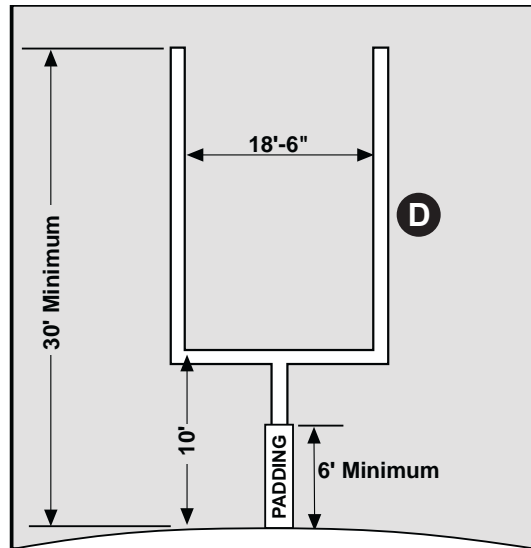

Missouri turf paint
AND FIELD GRAPHICS

1147 East 63rd Street, Kansas City, MO 64110
www.missouriturfpaint.com

Collegiate
Football

FIELD
DIAGRAM
DETAILS

page 2 of 2

This field diagram is provided as a courtesy service of MTP. If you have any question about this diagram, please contact your league office.

For all your field athletic needs, Call Missouri Turf!

GOAL POST DETAIL

PYLON DETAIL

RECOMMENDED YARD-LINE
NUMBERING

END ZONE DETAIL

Call us Toll Free
800-426-0774

Missouri turf paint
AND FIELD GRAPHICS

1147 East 63rd Street, Kansas City, MO 64110
www.missouriturfpaint.com