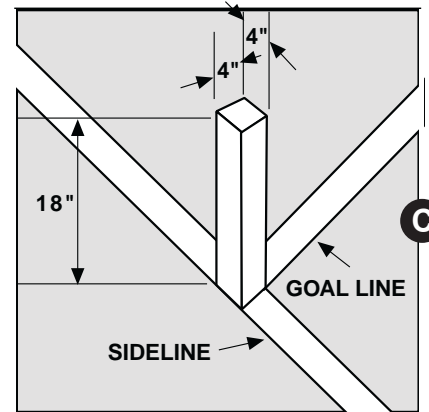

Missouri turf paint
AND FIELD GRAPHICS

1147 East 63rd Street, Kansas City, MO 64110
www.missouriturfpaint.com

Collegiate
Football

FIELD
DIAGRAM
DETAILS

page 2 of 2

This field diagram is provided as a courtesy service of MTP. If you have any question about this diagram, please contact your league office.

For all your field athletic needs, Call Missouri Turf!

GOAL POST DETAIL

PYLON DETAIL

RECOMMENDED YARD-LINE
NUMBERING

END ZONE DETAIL

Call us Toll Free
800-426-0774

Missouri turf paint
AND FIELD GRAPHICS

1147 East 63rd Street, Kansas City, MO 64110
www.missouriturfpaint.com