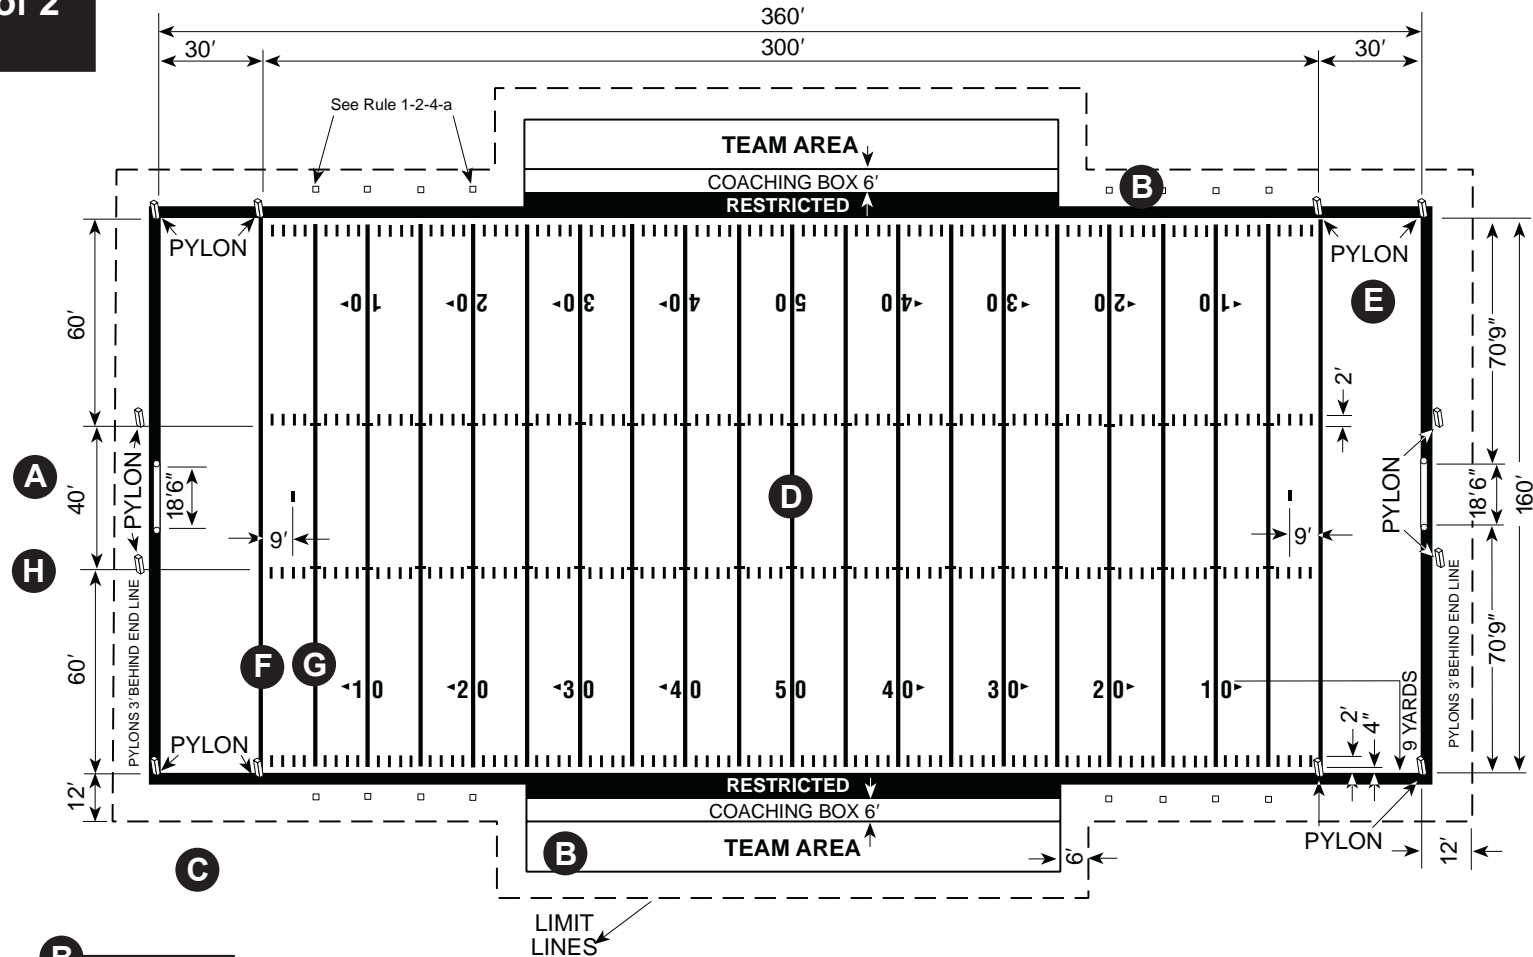

This field diagram is provided as a courtesy service of MTP. If you have any question about this diagram, please contact your league office.

For all your field athletic needs, Call Missouri Turf!

Call us Toll Free
800-426-0774

Missouri turf paint
AND FIELD GRAPHICS

1147 East 63rd Street, Kansas City, MO 64110
www.missouriturfpaint.com

Collegiate
Football

FIELD
DIAGRAM
DETAILS

page 2 of 2

This field diagram is provided as a courtesy service of MTP. If you have any question about this diagram, please contact your league office.