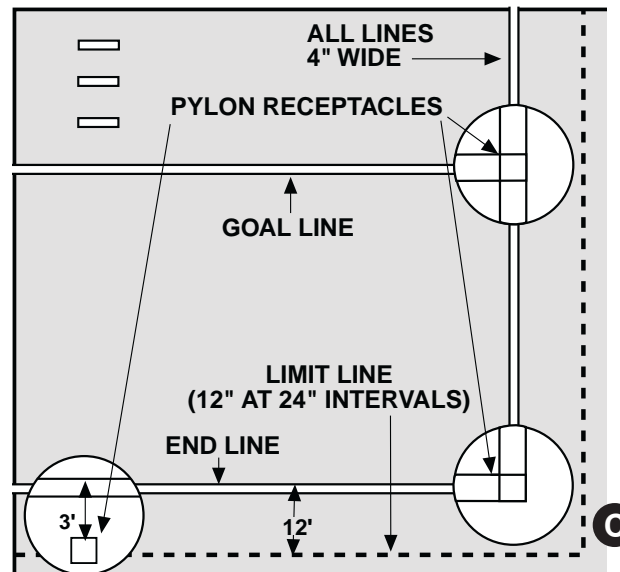

For all your field athletic needs, Call Missouri Turf!

GOAL POST DETAIL

PYLON DETAIL

RECOMMENDED YARD-LINE
NUMBERING

END ZONE DETAIL

Call us Toll Free
800-426-0774

Missouri turf paint
AND FIELD GRAPHICS

1147 East 63rd Street, Kansas City, MO 64110
www.missouriturfpaint.com