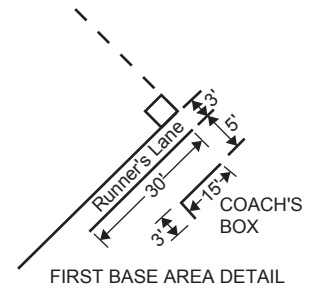

Fast Pitch College/High School Softball

This field diagram is provided as a courtesy service of MTP. If you have any question about this diagram, please contact your league office.

*for high school fast pitch softball
the distance between the pitchers mound and home plate is 46'.