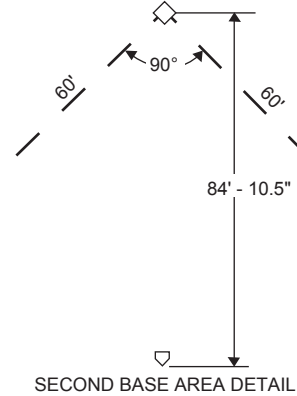

Fast Pitch College/High School Softball

This field diagram is provided as a courtesy service of MTP. If you have any question about this diagram, please contact your league office.

*for high school fast pitch softball
the distance between the pitchers mound and home plate is 46'.