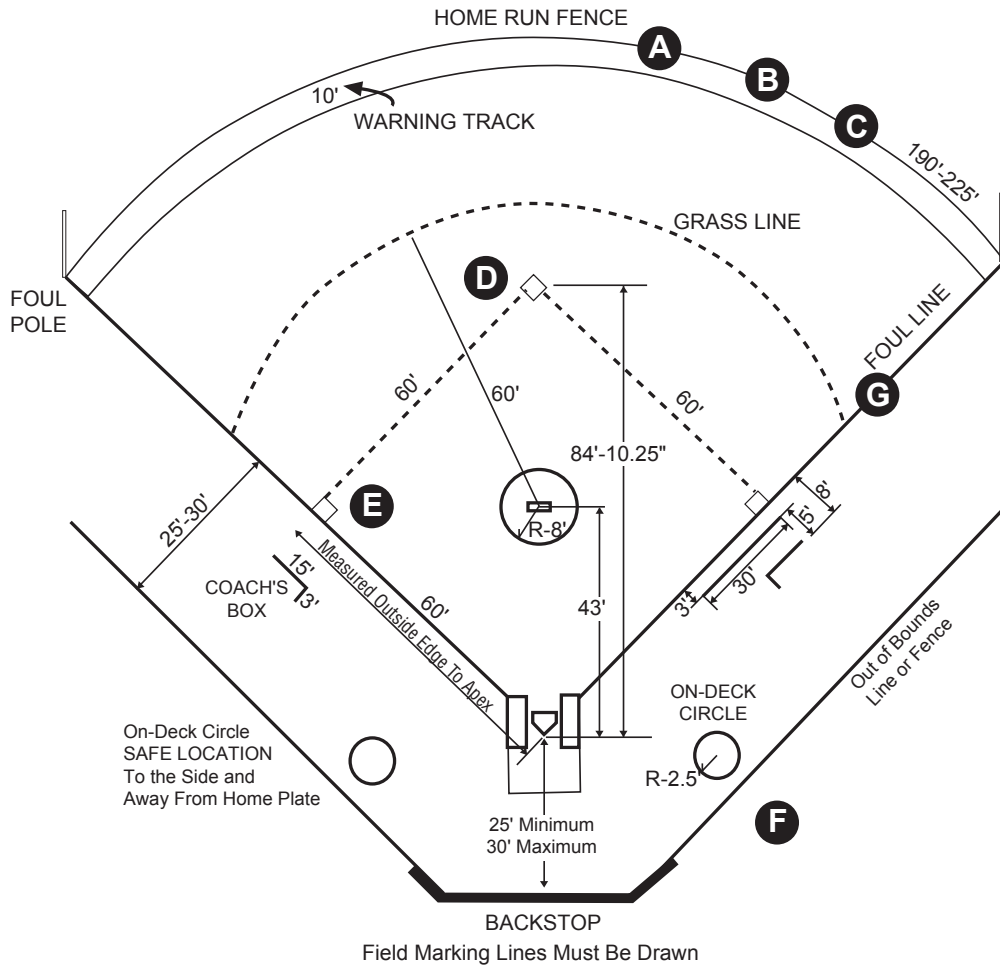

Fast Pitch College/High School Softball

This field diagram is provided as a courtesy service of MTP. If you have any question about this diagram, please contact your league office.

*for high school fast pitch softball
the distance between the pitchers mound and home plate is 46'.