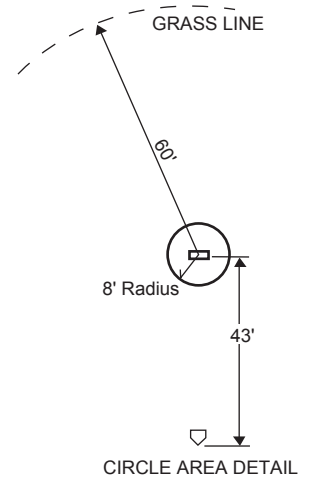

Fast Pitch College/High School Softball

This field diagram is provided as a courtesy service of MTP. If you have any question about this diagram, please contact your league office.

*for high school fast pitch softball
the distance between the pitchers mound and home plate is 46'.