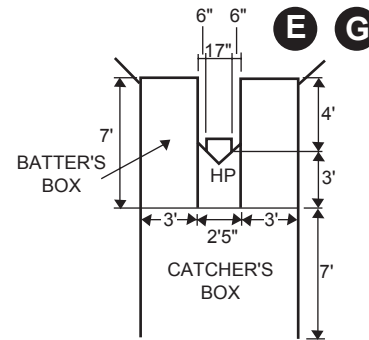

Fast Pitch College/High School Softball

This field diagram is provided as a courtesy service of MTP. If you have any question about this diagram, please contact your league office.

*for high school fast pitch softball
the distance between the pitchers mound and home plate is 46'.