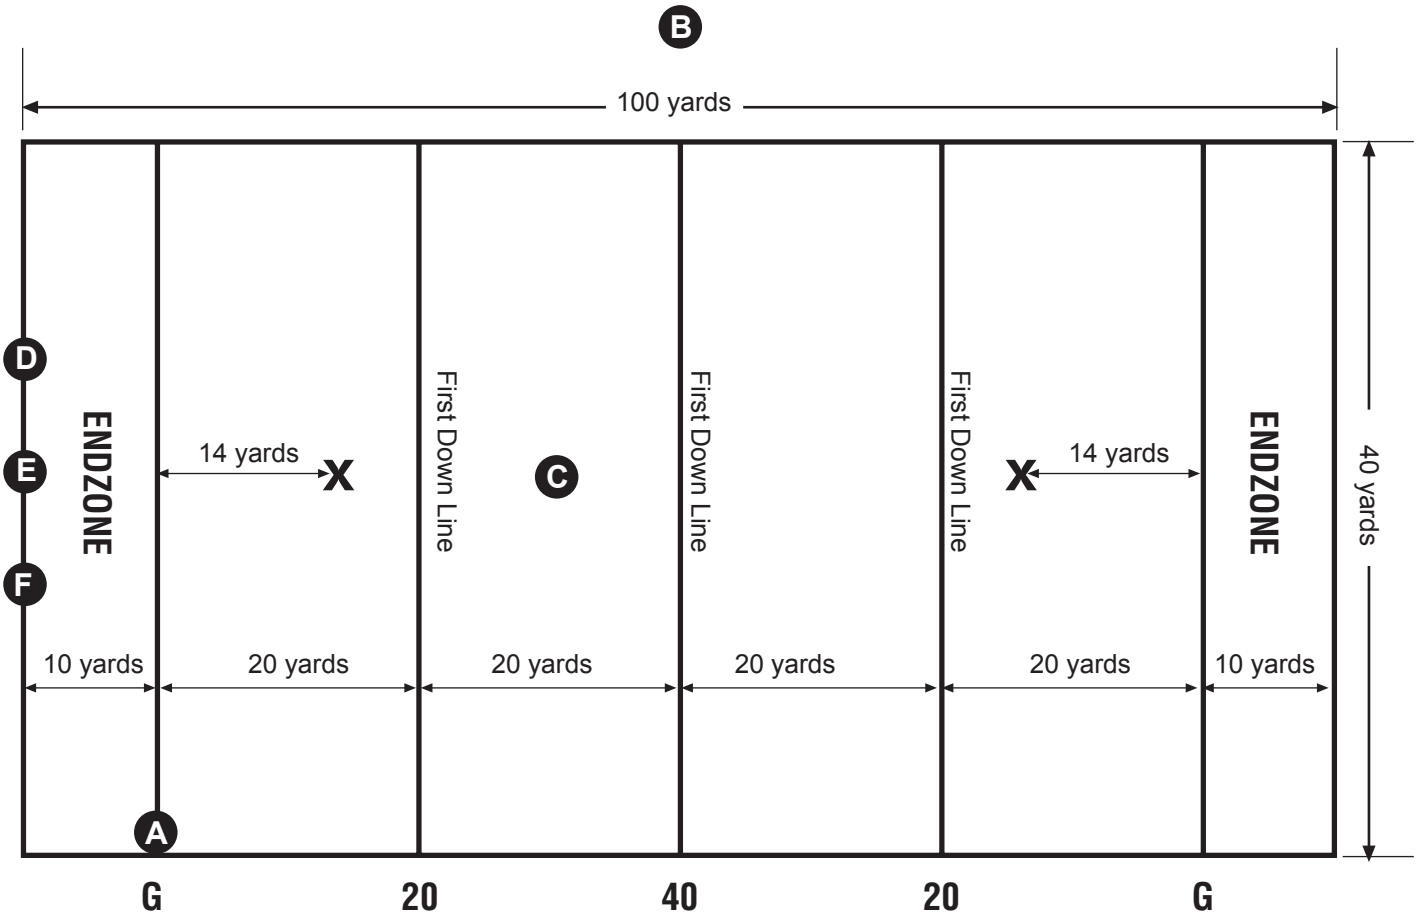

Flag Football

This field diagram is provided as a courtesy service of MTP. If you have any question about this diagram, please contact your league office.

For all your field athletic needs, Call Missouri Turf!

Call us Toll Free
800-426-0774

Missouri turf paint
 AND FIELD GRAPHICS

1147 East 63rd Street, Kansas City, MO 64110
www.missouriturfpaint.com