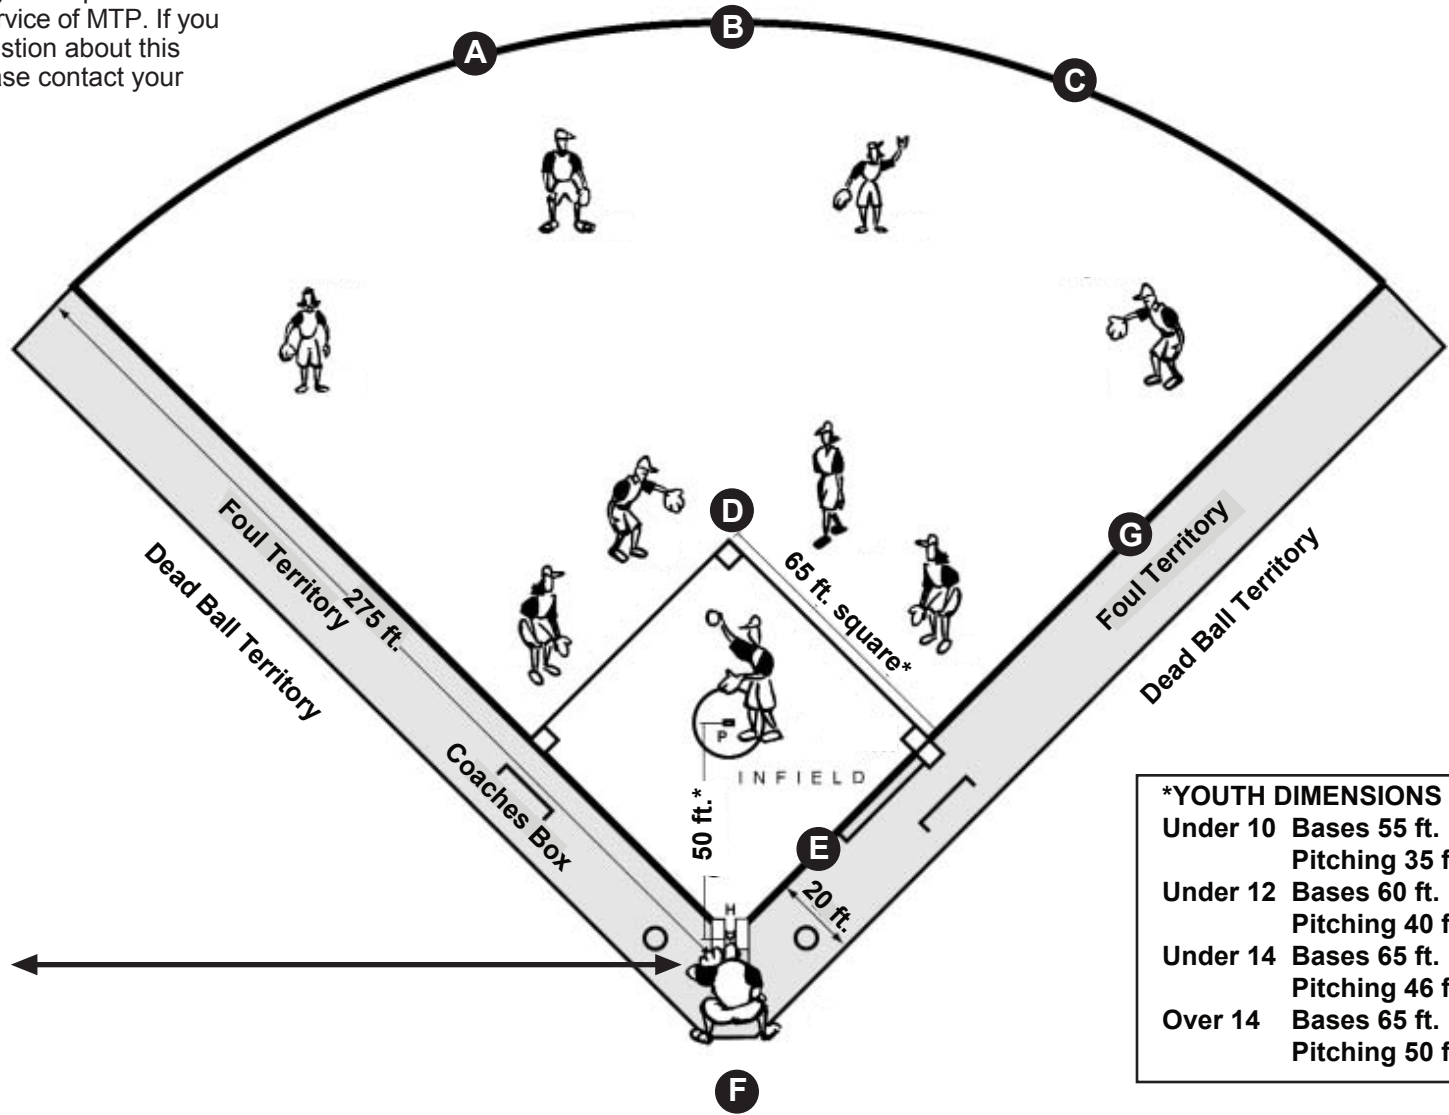

Youth Slowpitch Softball

This field diagram is provided as a courtesy service of MTP. If you have any question about this diagram, please contact your league office.

*YOUTH DIMENSIONS	
Under 10	Bases 55 ft. Pitching 35 ft.
Under 12	Bases 60 ft. Pitching 40 ft.
Under 14	Bases 65 ft. Pitching 46 ft.
Over 14	Bases 65 ft. Pitching 50 ft.