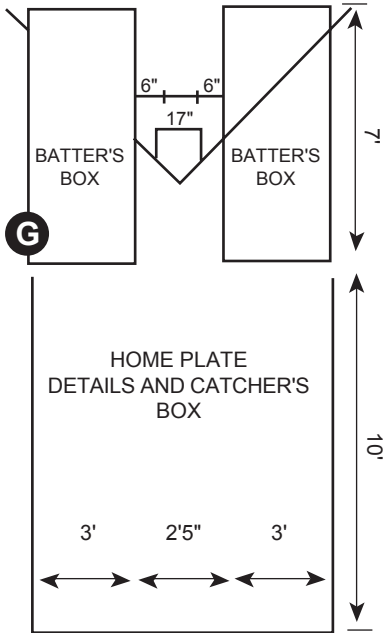

Youth Slowpitch Softball

This field diagram is provided as a courtesy service of MTP. If you have any question about this diagram, please contact your league office.

*YOUTH DIMENSIONS	
Under 10	Bases 55 ft. Pitching 35 ft.
Under 12	Bases 60 ft. Pitching 40 ft.
Under 14	Bases 65 ft. Pitching 46 ft.
Over 14	Bases 65 ft. Pitching 50 ft.